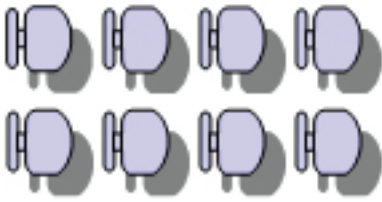

Classroom
(Capacity:24)

Theatre
(Capacity:35)

U-Shape
(Capacity:24)

Boardroom
(Capacity:20)

Group Discussion
Seated Lunch
(Capacity:32)